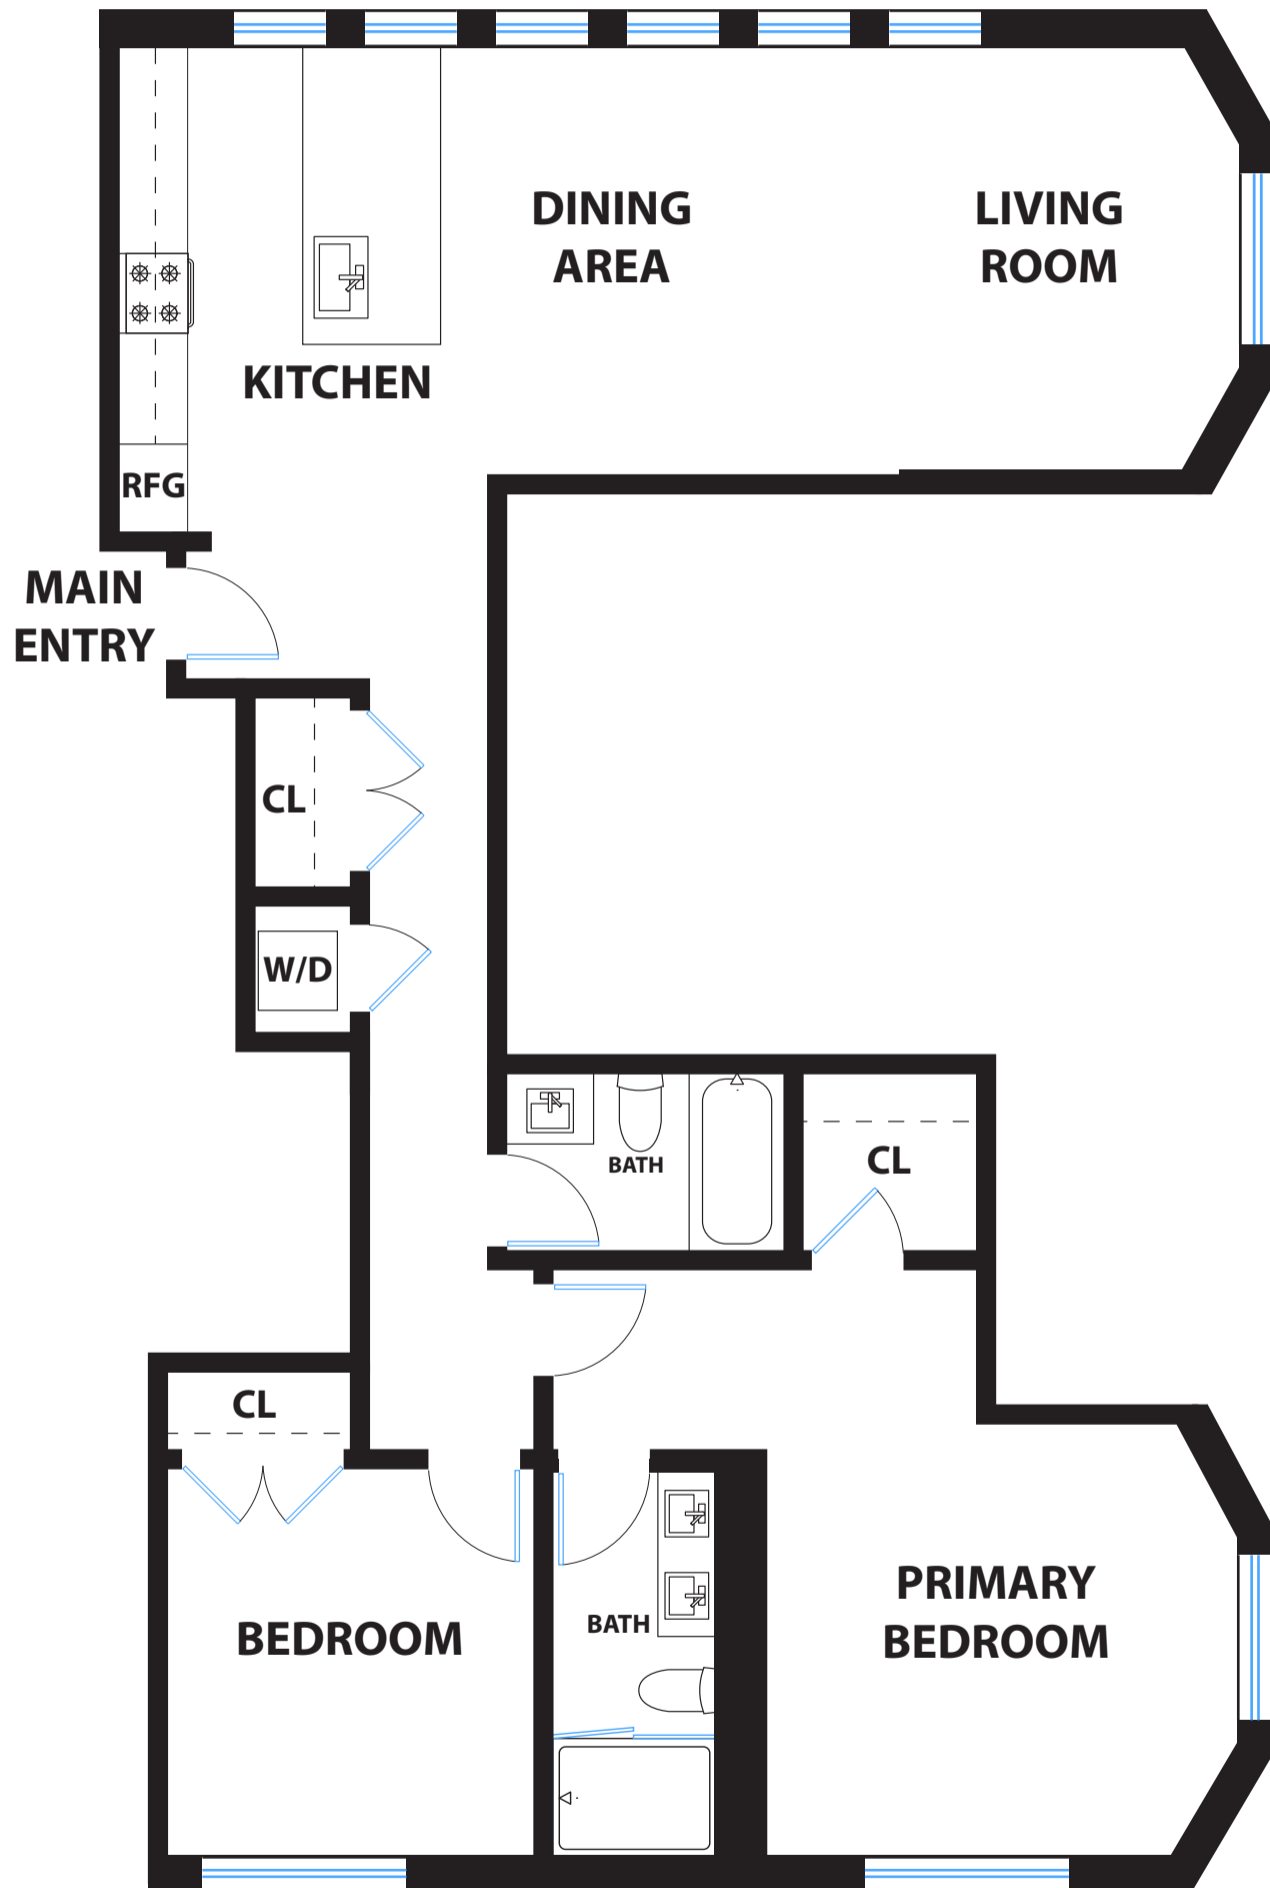

379 HERMAN STREET #101

SAN FRANCISCO

PRESENTED BY : TIM BROWN / MARK BROWN

DRE #: 00580970 / 01850707

DISCLAIMER: RENDERING BY OPEN HOMES PHOTOGRAPHY. ALL MEASUREMENTS ARE APPROXIMATE AND MAY NOT BE EXACT.
DO NOT RELY ON THE ACCURACY OF THIS FLOOR PLAN WHEN DETERMINING THE PRICE OF A PROPERTY OR MAKING DECISIONS
REGARDING BUYING OR SELLING OF PROPERTIES WITHOUT INDEPENDENT VERIFICATION.